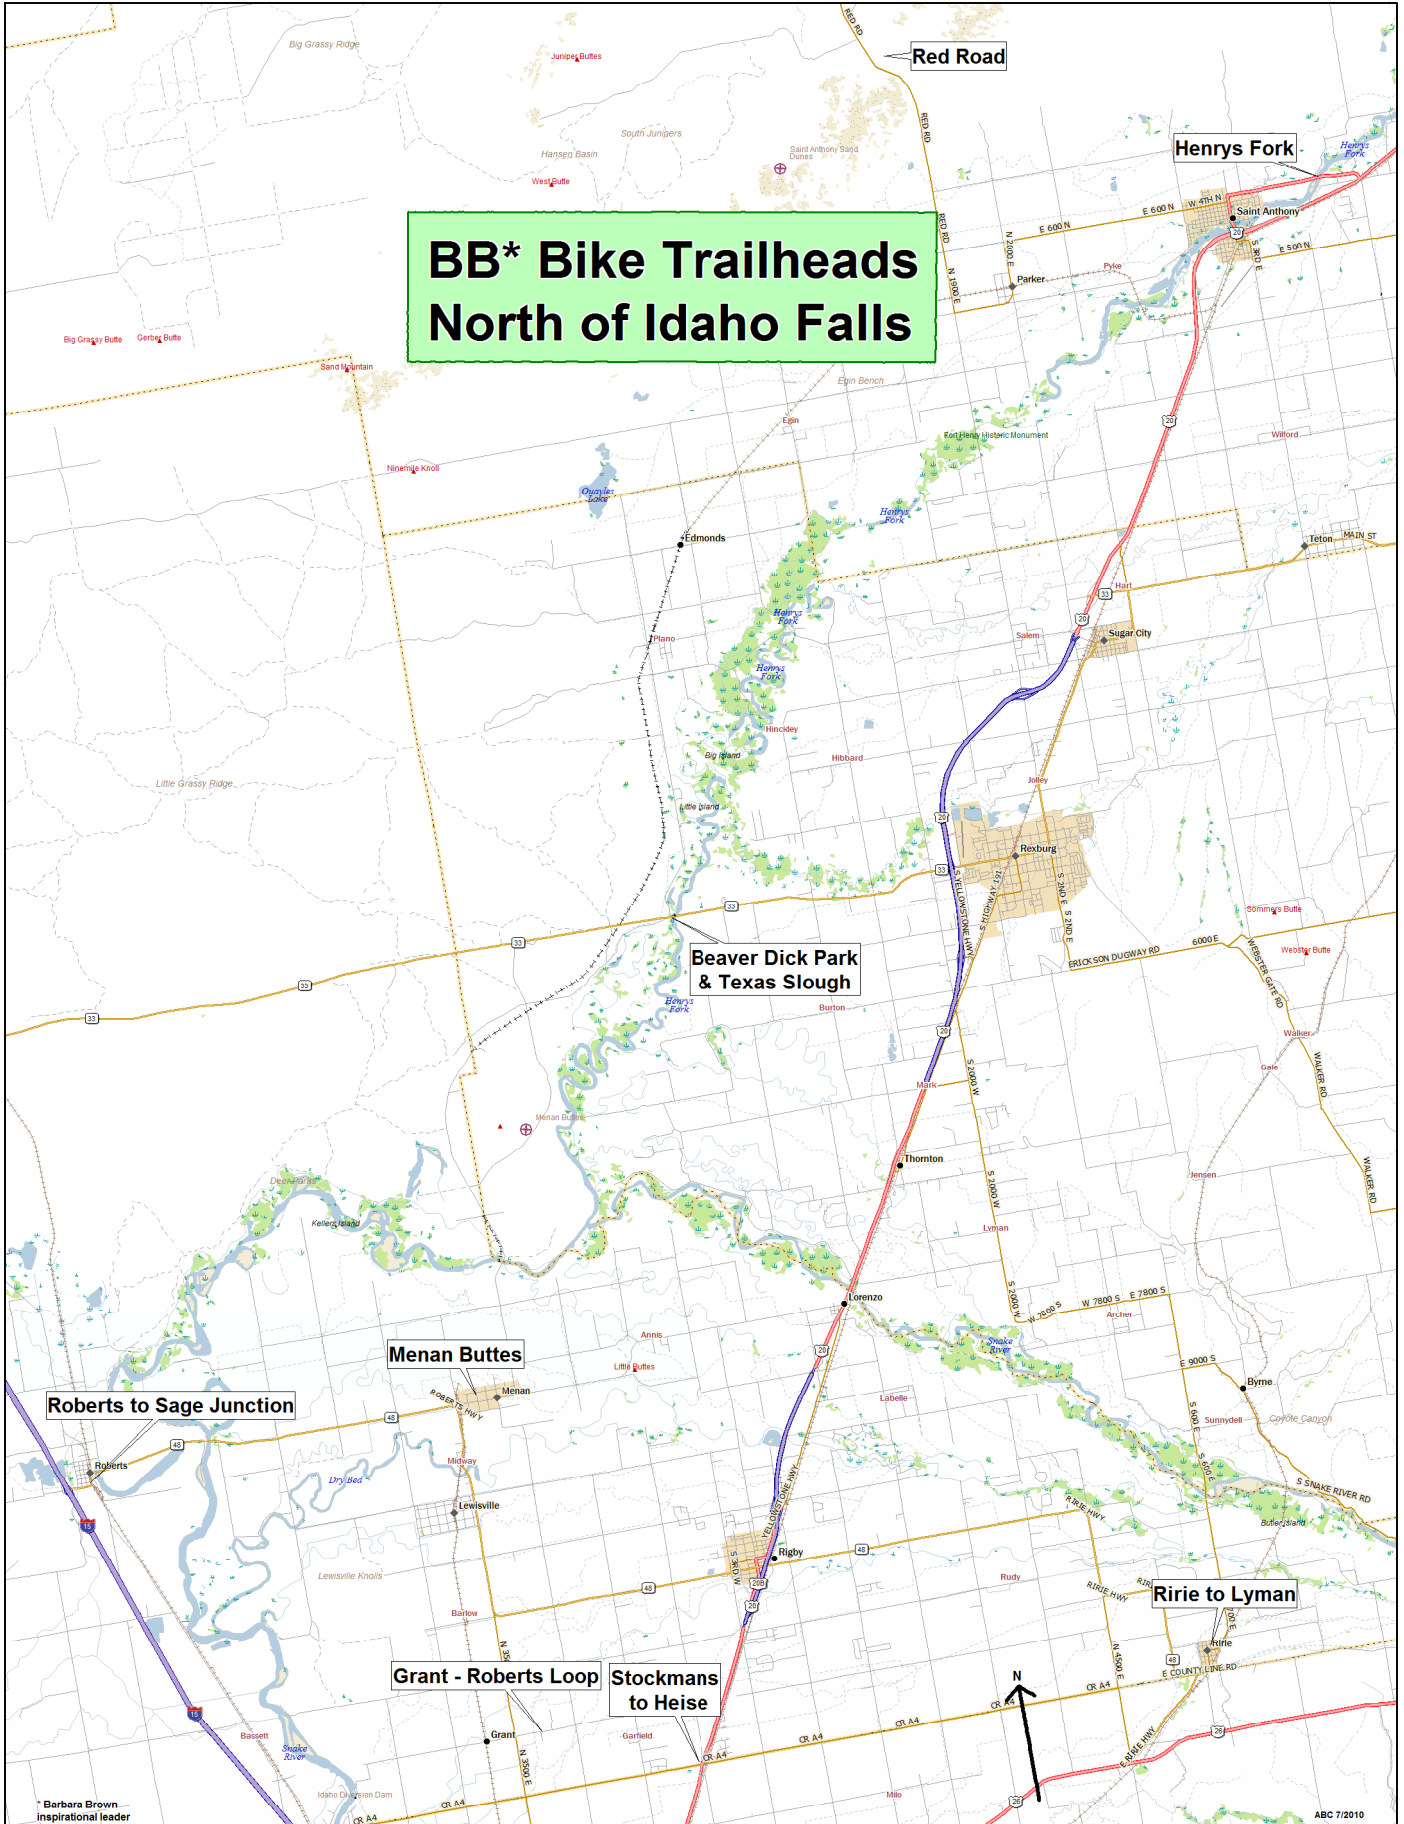

BB* Bike Trailheads North of Idaho Falls

Data use subject to license.

© DeLorme. XMap® 6.

www.delorme.com

ABC 7/2010