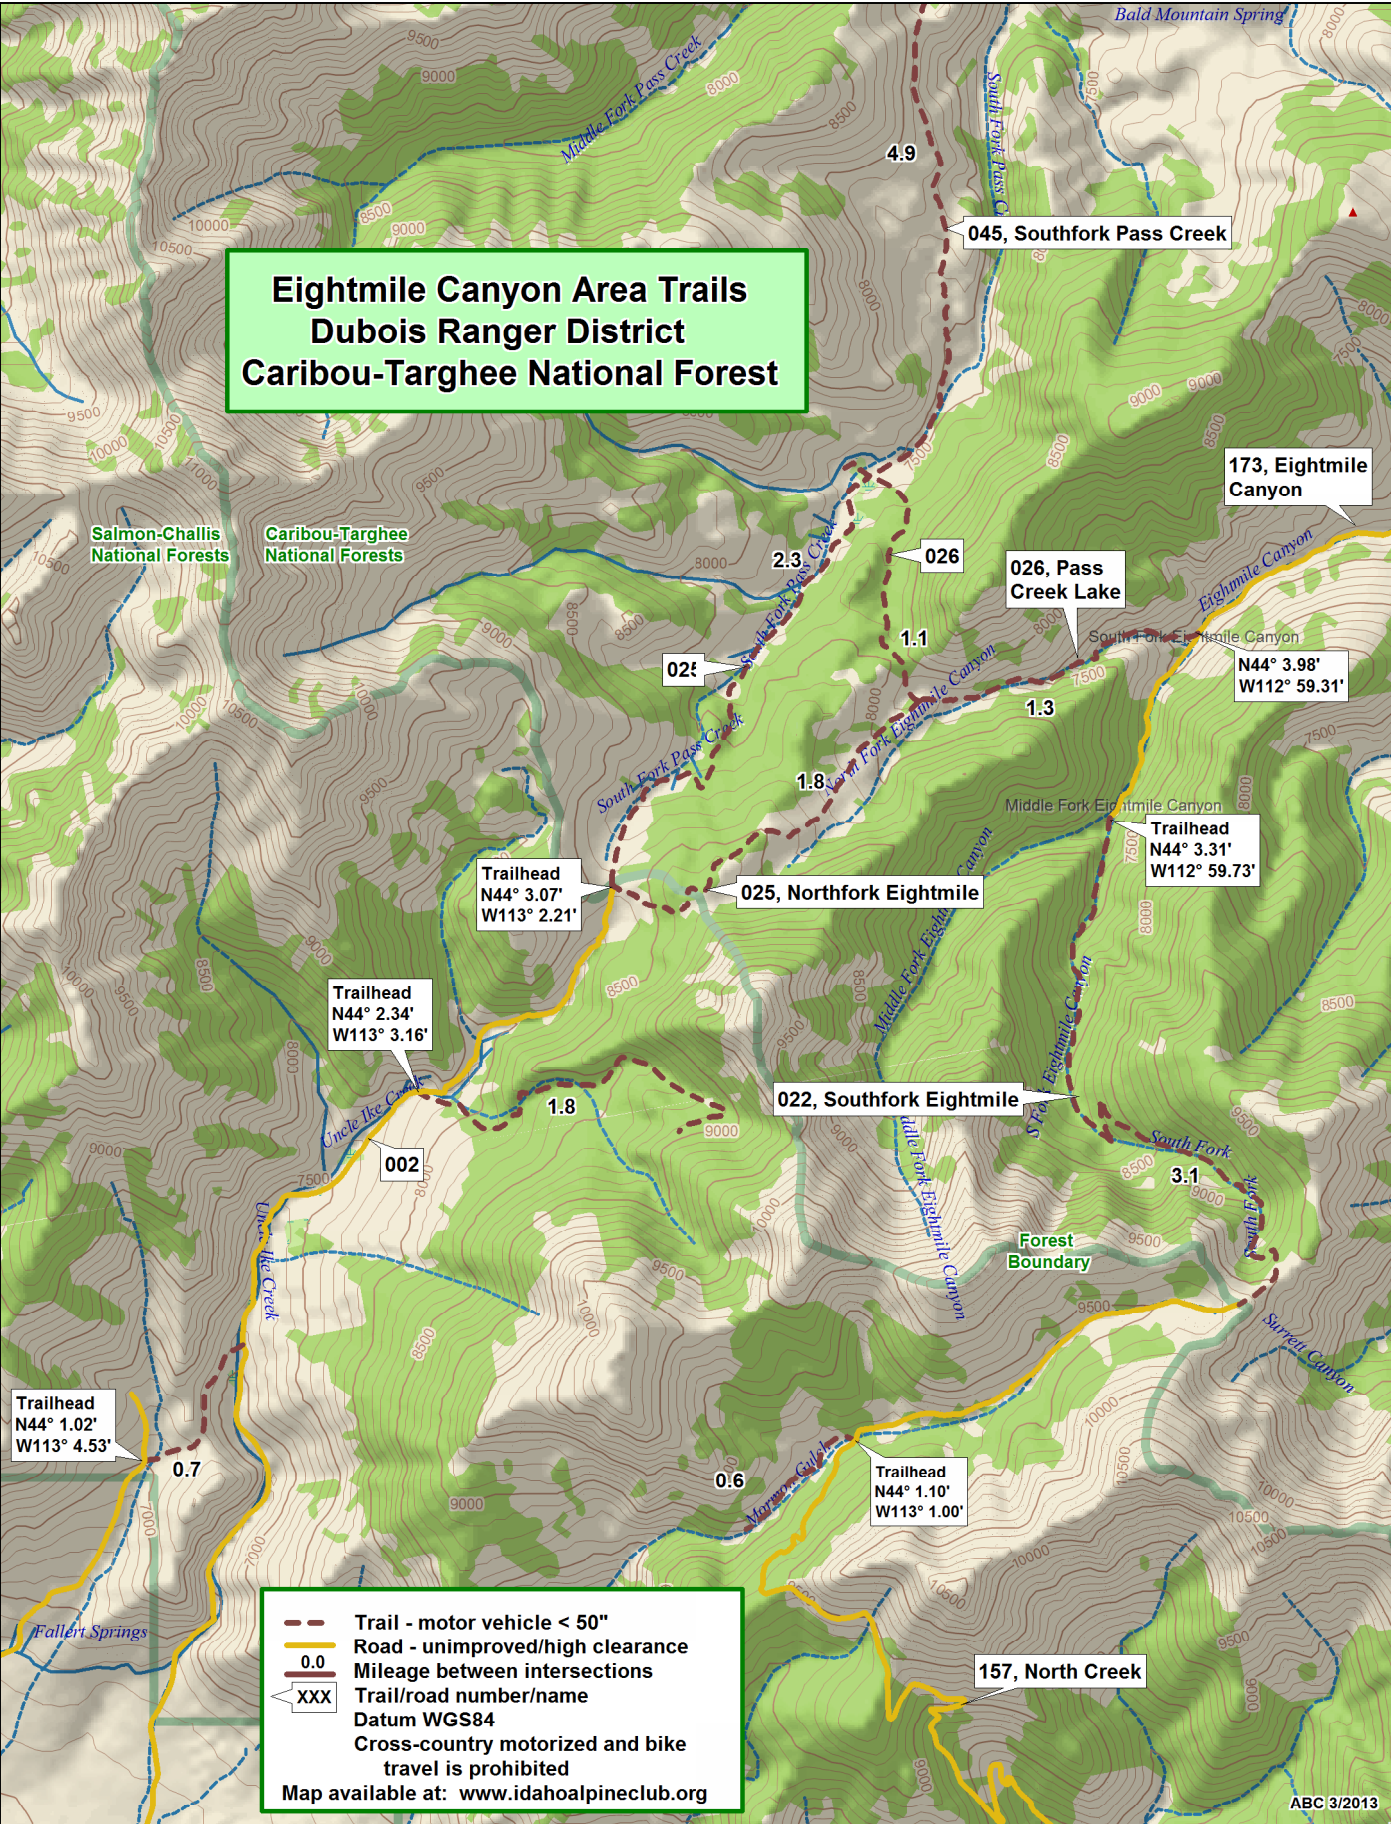

Eightmile Canyon Area Trails Dubois Ranger District Caribou-Targhee National Forest

Data use subject to license.

© DeLorme. XMap® 6.

www.delorme.com

ABC 3/2013