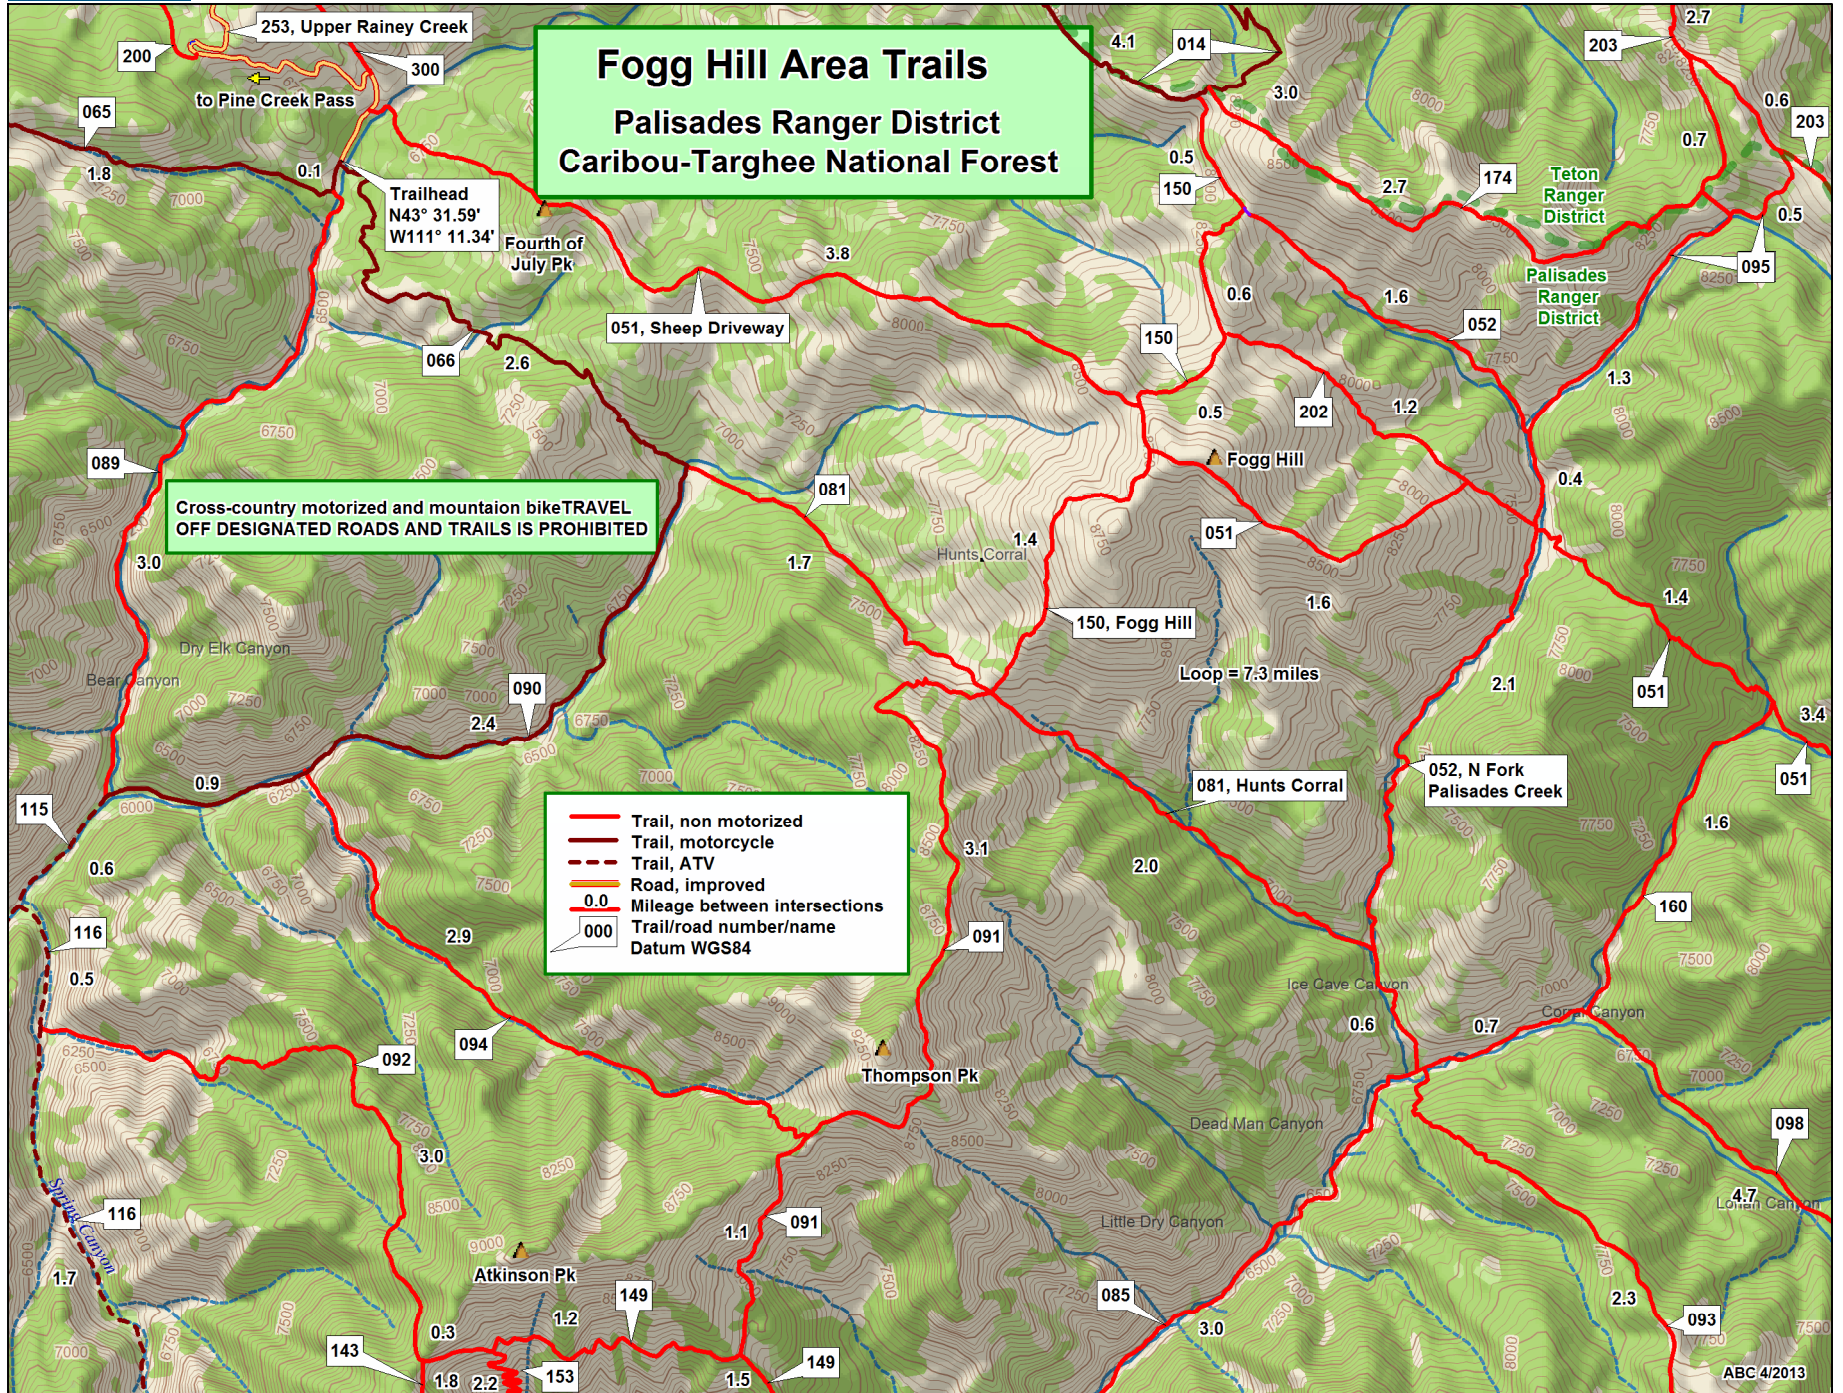

Fogg Hill Area Trails

Palisades Ranger District

Caribou-Targhee National Forest

Cross-country motorized and mountain bike TRAVEL OFF DESIGNATED ROADS AND TRAILS IS PROHIBITED

- Trail, non motorized
- Trail, motorcycle
- Trail, ATV
- Road, improved
- 0.0 Mileage between intersections
- 000 Trail/road number/name
- Datum WGS84

Data use subject to license.

© DeLorme. XMap® 6.

www.delorme.com

Scale 1 : 50,000

1" = 4,166.7 ft Data Zoom 12-0