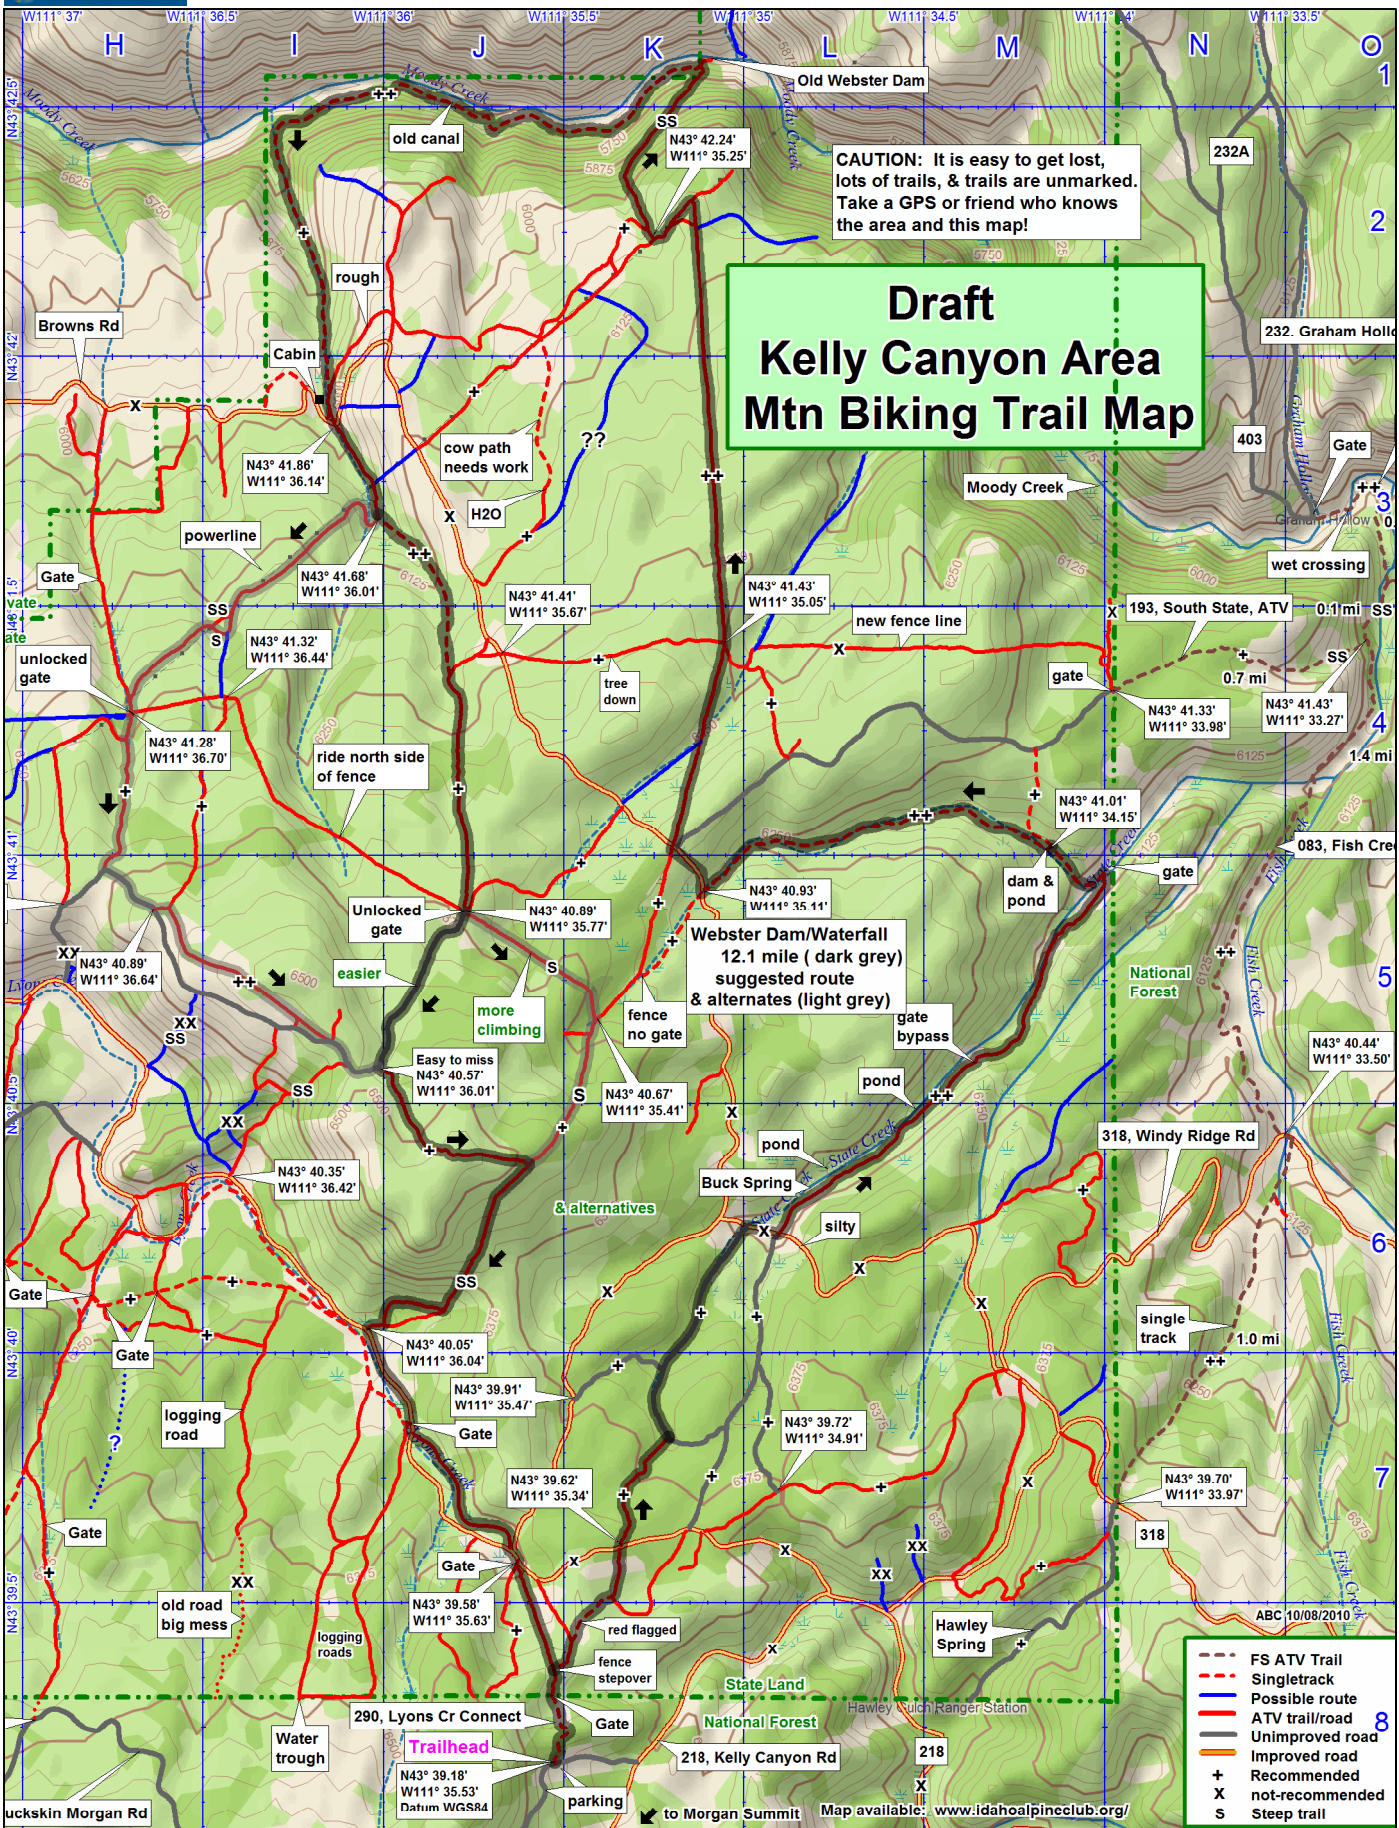

# Draft Kelly Canyon Area Mtn Biking Trail Map

CAUTION: It is easy to get lost, lots of trails, & trails are unmarked. Take a GPS or friend who knows the area and this map!

Data use subject to license.

© DeLorme. XMap® 6.