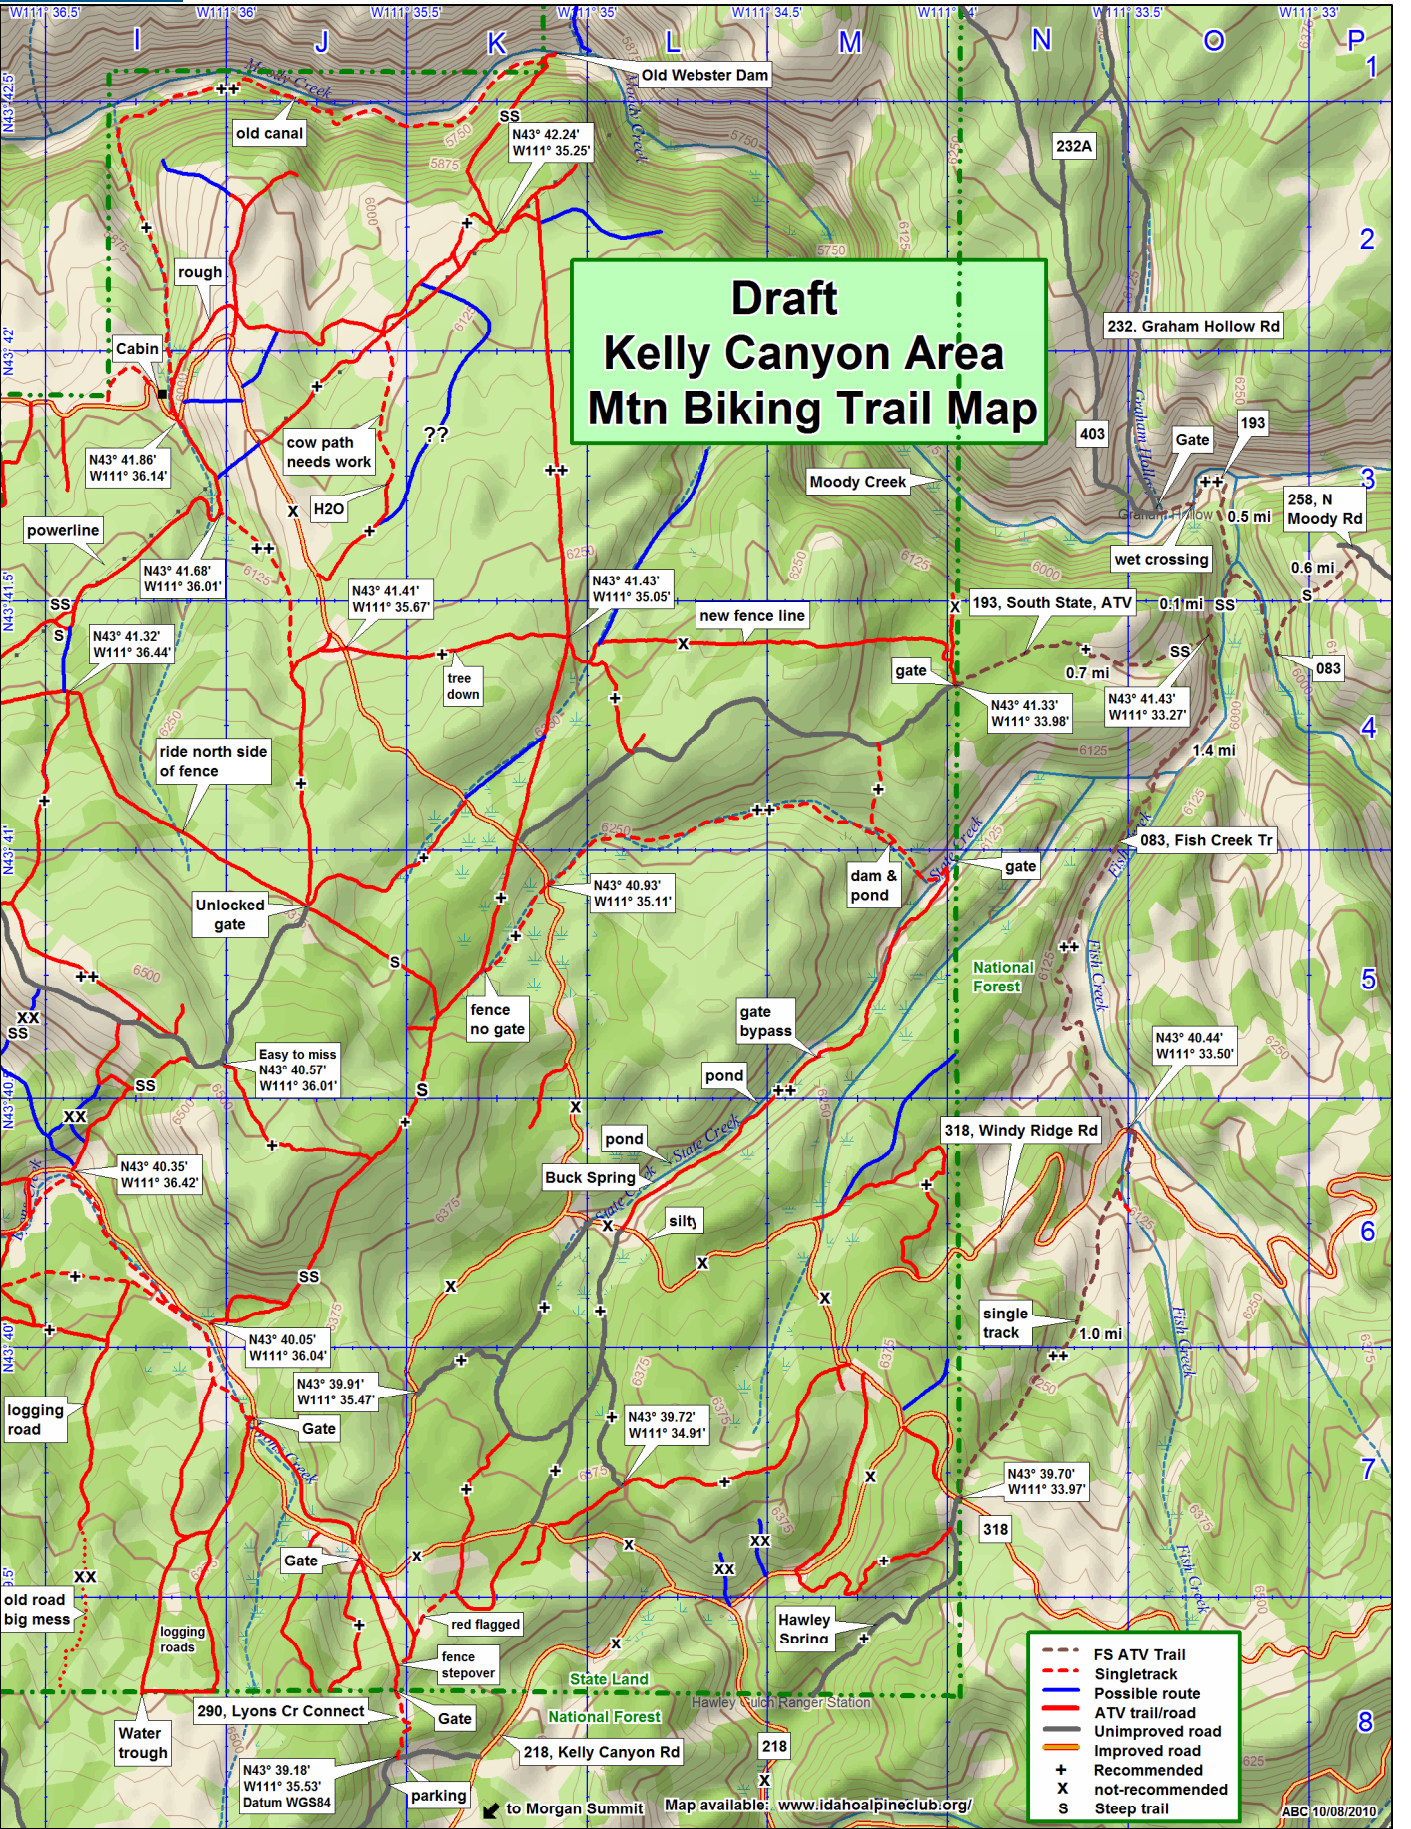

CAUTION: It is easy to get lost, lots of trails, & trails are unmarked. Take a GPS or friend who knows the area and this map!

Data use subject to license.

© DeLorme. XMap® 6.

www.delorme.com

# Draft Kelly Canyon Area Mtn Biking Trail Map

Data use subject to license.

© DeLorme. XMap® 6.

www.delorme.com