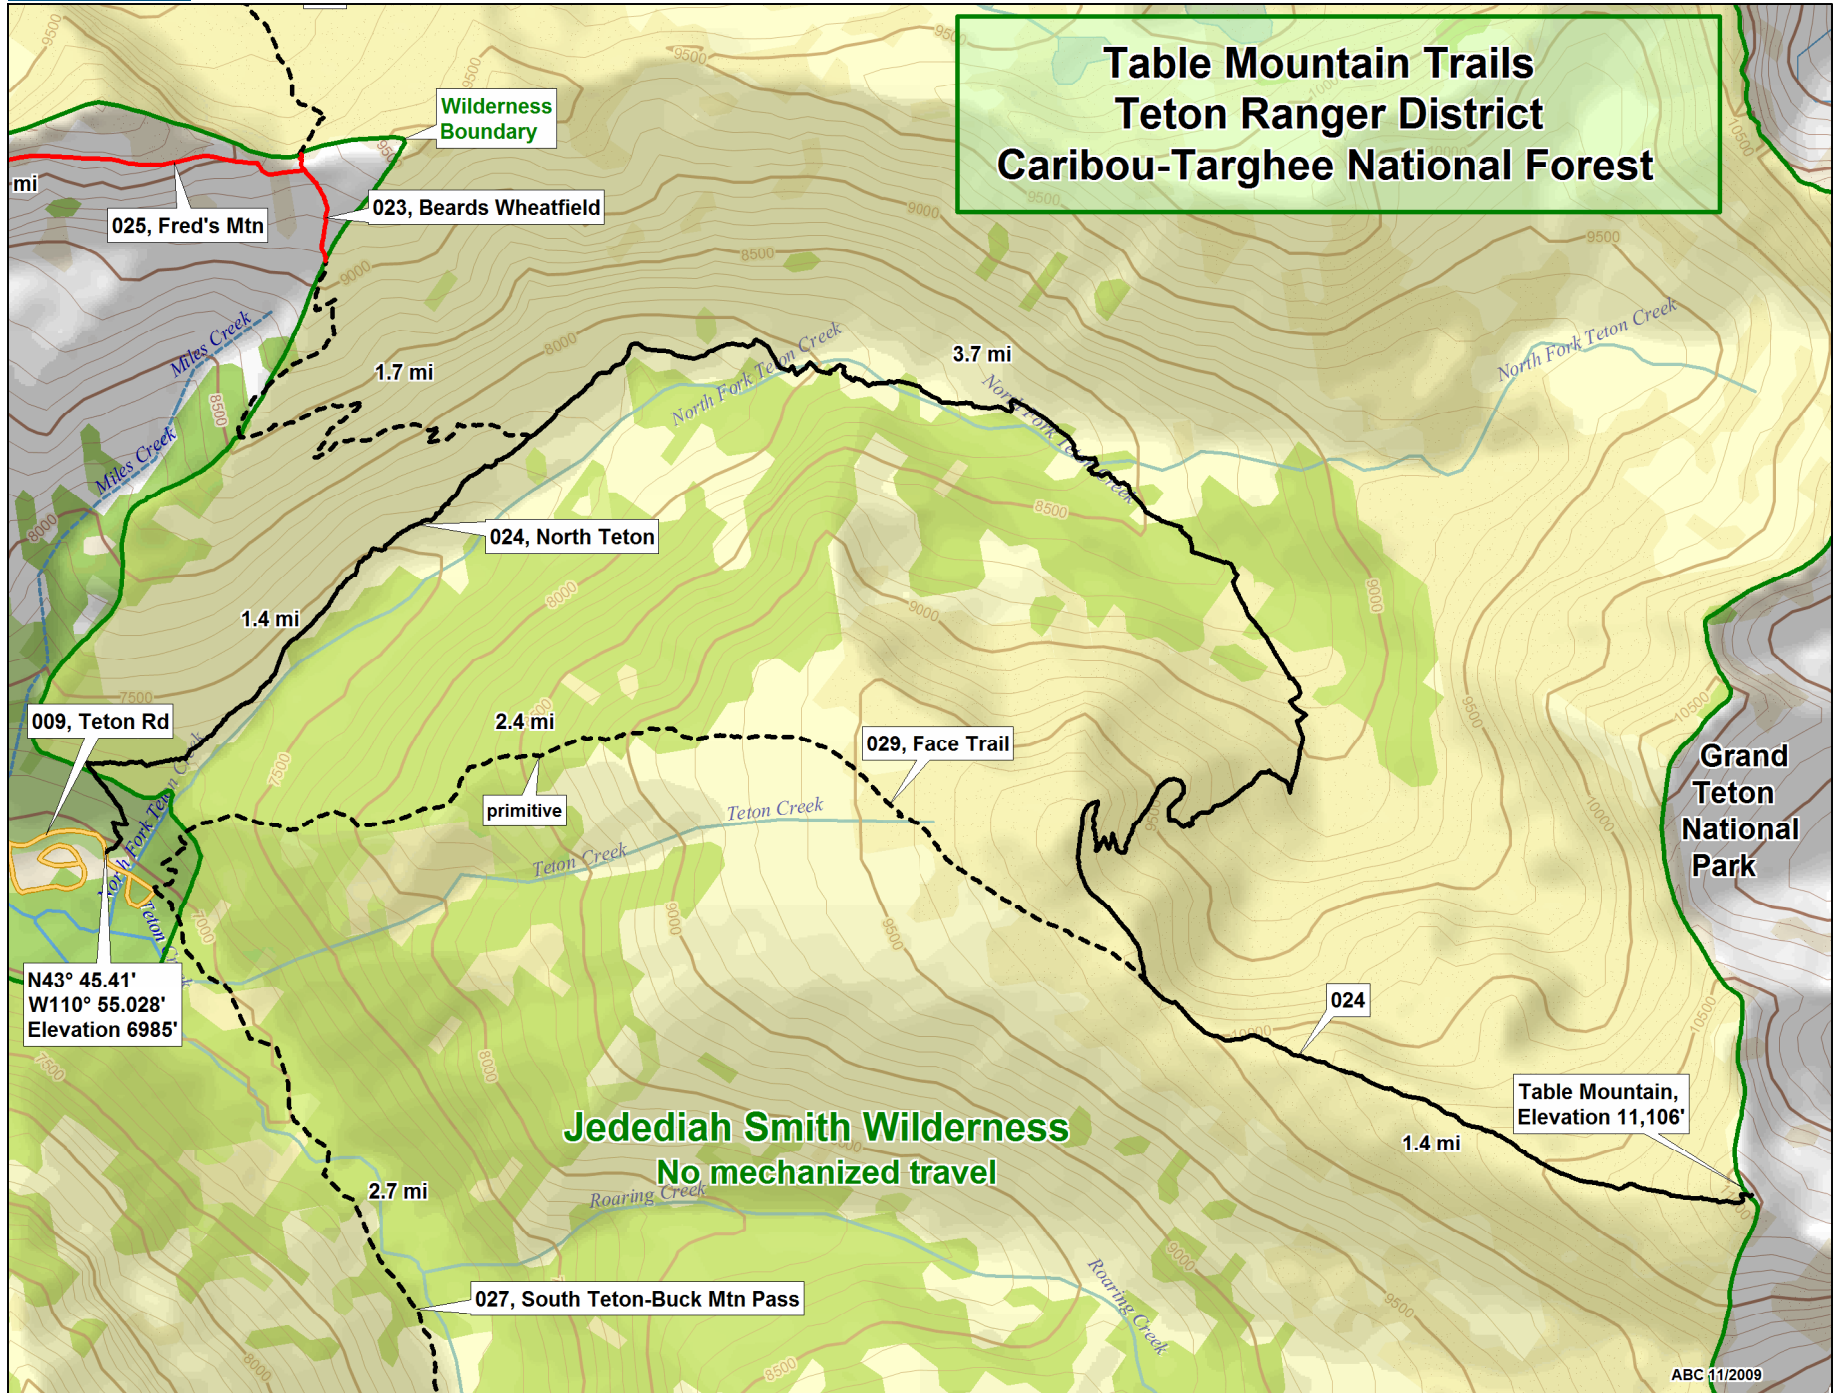

Table Mountain Trails Teton Ranger District Caribou-Targhee National Forest

Data use subject to license.

© DeLorme. XMap® 6.

www.delorme.com

Scale 1 : 24,000

1" = 2,000.0 ft Data Zoom 13-0

ABC 11/2009