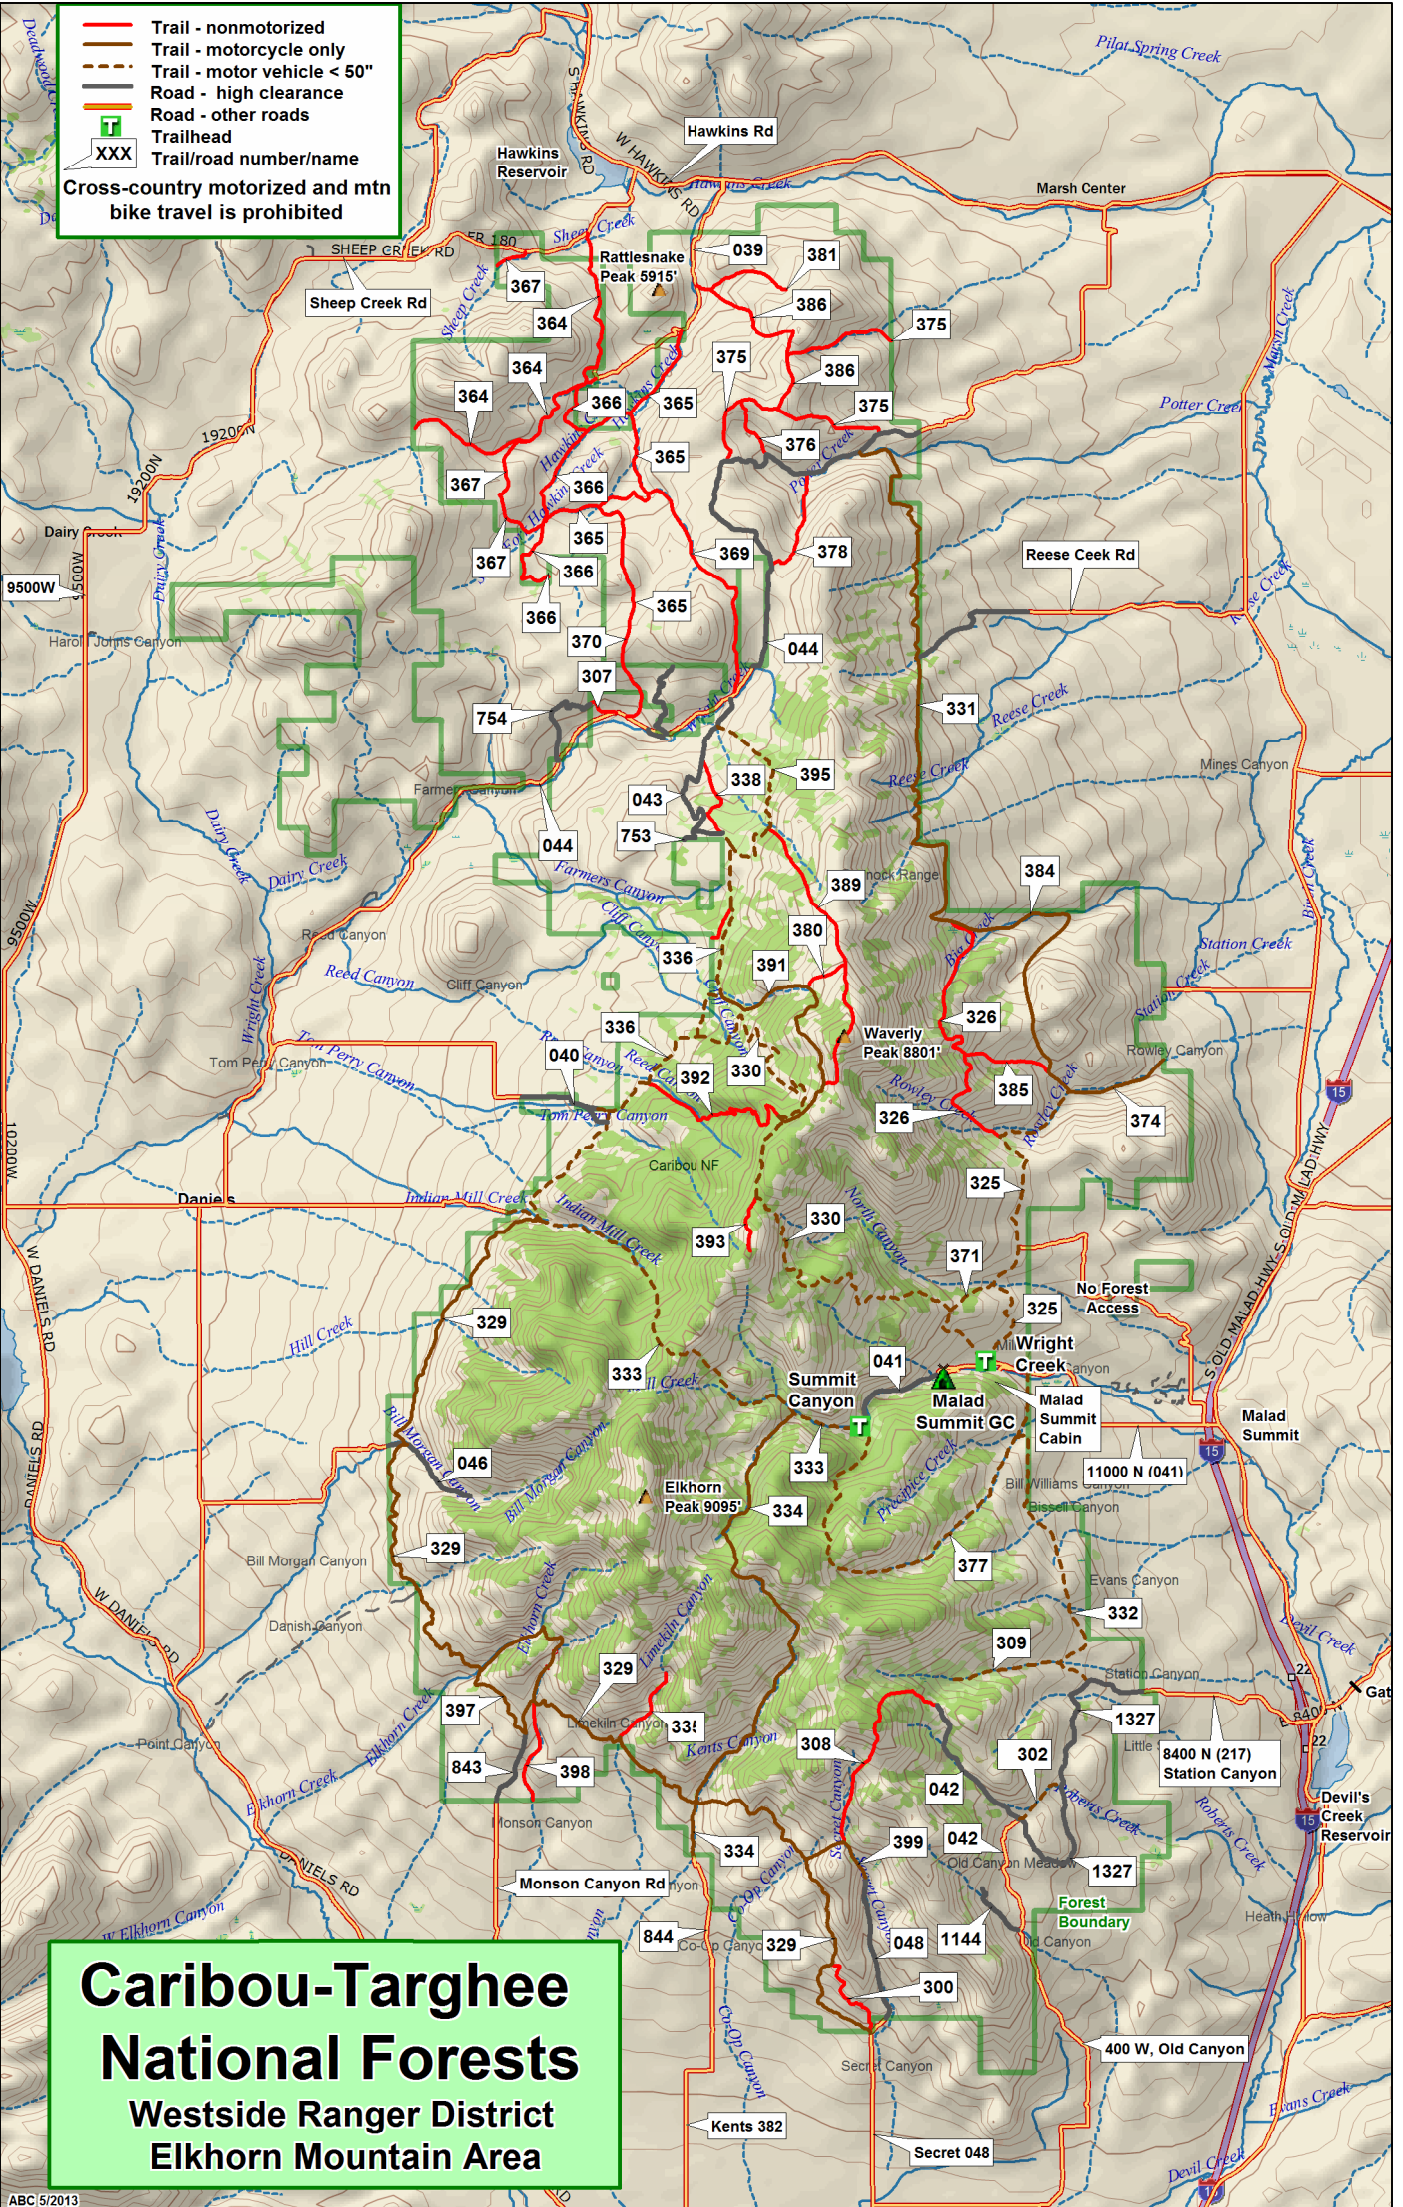

- Trail - nonmotorized
  - Trail - motorcycle only
  - - - Trail - motor vehicle < 50"
  - Road - high clearance
  - Road - other roads
  - Trailhead
  - XXX Trail/road number/name
- Cross-country motorized and mtb bike travel is prohibited**

**Caribou-Targhee  
National Forests  
Westside Ranger District  
Elkhorn Mountain Area**

ABC 5/2013

Data use subject to license.

© DeLorme. XMap® 6.

www.delorme.com